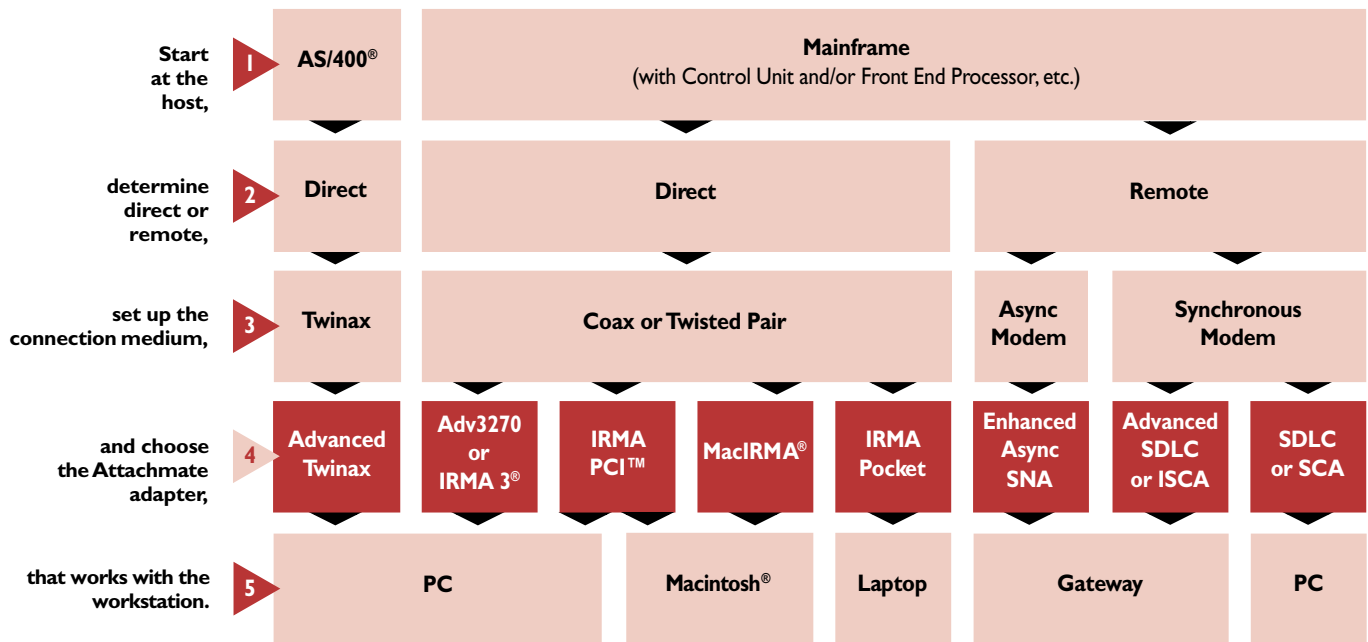

Attachmate® Hardware Roadmap - secure, reliable connection to the host.

The right software for your Attachmate hardware adapter.

Software	Adapter										
	IRMA 3270 PCI	IRMA 3 Convertible	Advanced 3270	IRMA Pocket	Advanced Twinax	MacIRMA	Enhanced Async SNA	SCA	SDLC	ISCA™	Advanced Function SDLC
Attachmate Host Access Software											
EXTRA!® Personal Client	•	•	•					•	•		
EXTRA! Office Client	•	•	•					•	•		
EXTRA! for Windows® 95	•	•	•					•	•		
EXTRA! for Windows NT®	•	•	•						•		
EXTRA! for Windows	•	•	•				•		•		
EXTRA! for OS/2®		•	•						•		
EXTRA! Extended for DOS		•	•				•		•		•
IRMA TCP Suite		•	•								
IRMA Mainframe for Windows	•	•	•	•				•			
MacIRMA Mainframe	•					•					
RALLY!™ for AS/400					•						
Other Host Access Software											
IBM® (various brands)†		•	•								
Attachmate Gateway Host Access Software											
ZIP!® SNA Server			•				•		•	•	•
RALLY! Server for AS/400					•						•
Select Communications Server										•	
Other Gateway Software											
Novell® NetWare® for SAA®										•	
Microsoft® SNA Server for Windows NT		•	•		•				•	•	•
Banyan® VINES® Comm Gateway for 3270										•	
Banyan SNA Communications Server										•	